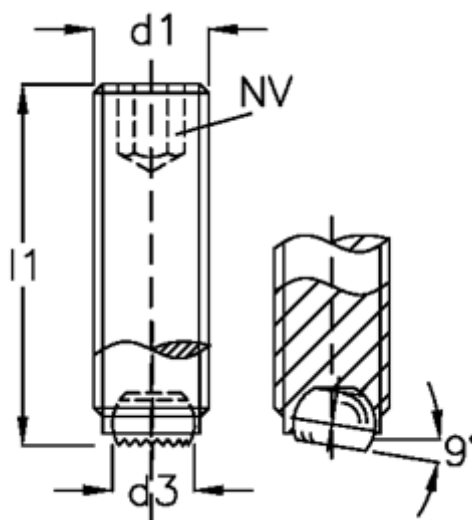

Article number: 20907743

Description: E+G Ball point screw
GN 605-M12-16-VR

Measures

d1	= M12
d2	= 8.0
d3	= 7.2
Internal hexagon	= 6
l1	= 16